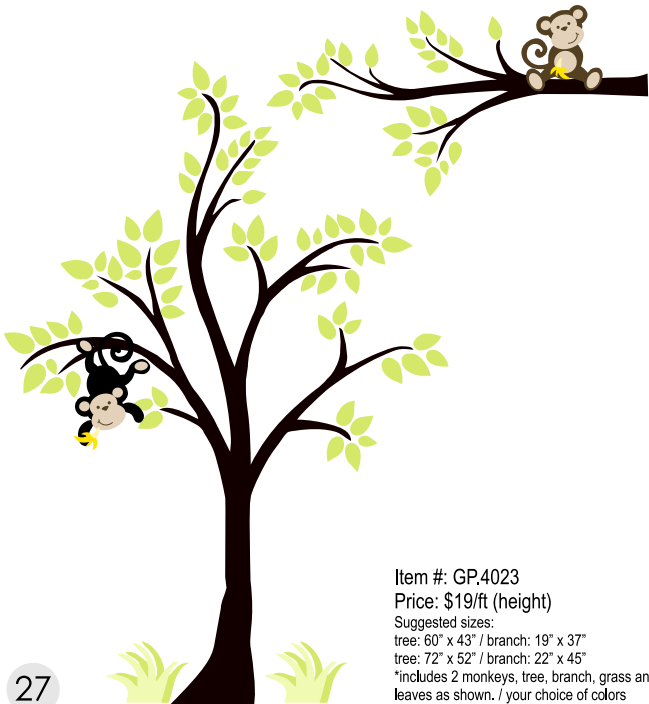

Item #: GP.4023
Price: $19/ft (height)
Suggested sizes:
tree: 60" x 43" / branch: 19" x 37"
tree: 72" x 52" / branch: 22" x 45"
*includes 2 monkeys, tree, branch, grass and leaves as shown. / your choice of colors